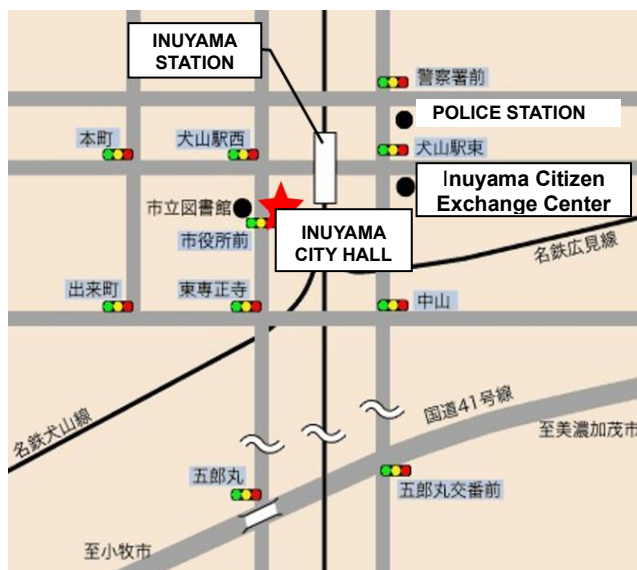

■ Time 0:30 pm to 4:00 pm (12:30–16:00)

■ Location **Counseling Room ②, 2nd floor of Inuyama City Hall**

(Address: Inuyama Oaza Inuyama Aza Higashihata 36)

■ Contents Education / Insurance / Job / Tax etc.

■ Cost Free

■ Reservation No reservations required

■ Consultant Virgie Ishihara, (Director of FMC Filipino Migrants Center, Multicultural Social Worker)

■ Contact Diverse Society Promotion Division (Inuyama City Hall 3F)
TEL 0568-44-0343 9:00 am to 4:00 pm (weekdays only)

Like us on Facebook

Inuyama English

■ Map of Inuyama City Hall

Place of Consultation (2st floor)